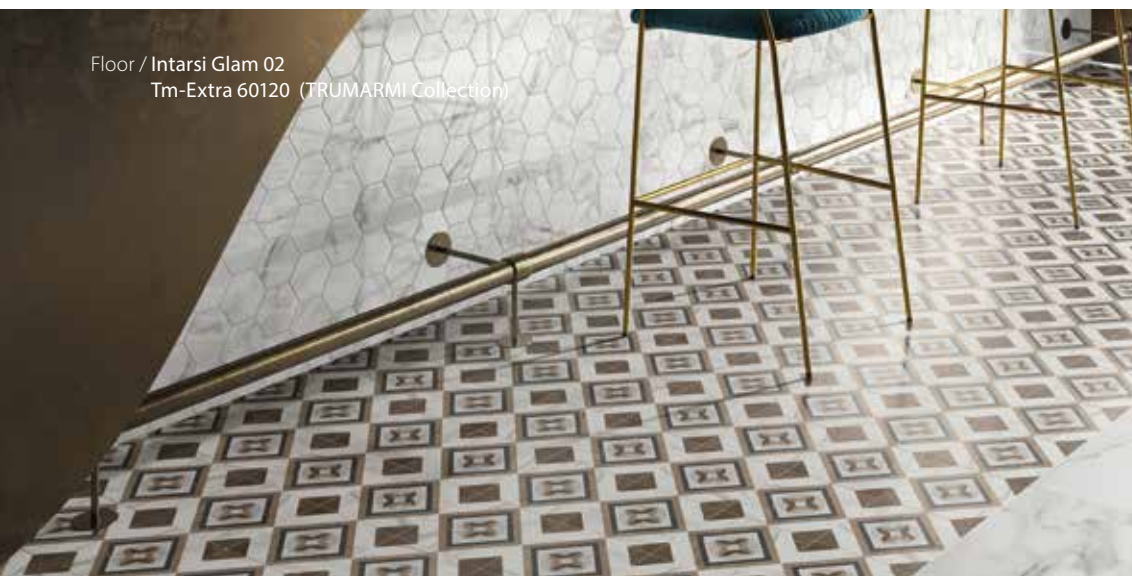

Honey Nut

Extra Venatino Arabescato

Intarsi Elite Mix

Taupe Brown

Extra

Natural Nut

Floor / Intarsi Glam 02
Tm-Extra 60120 (TRUMARMI Collection)

Floor / Intarsi Classic Mix
Primewood Natural 20120 (PRIMEWOOD Collection)