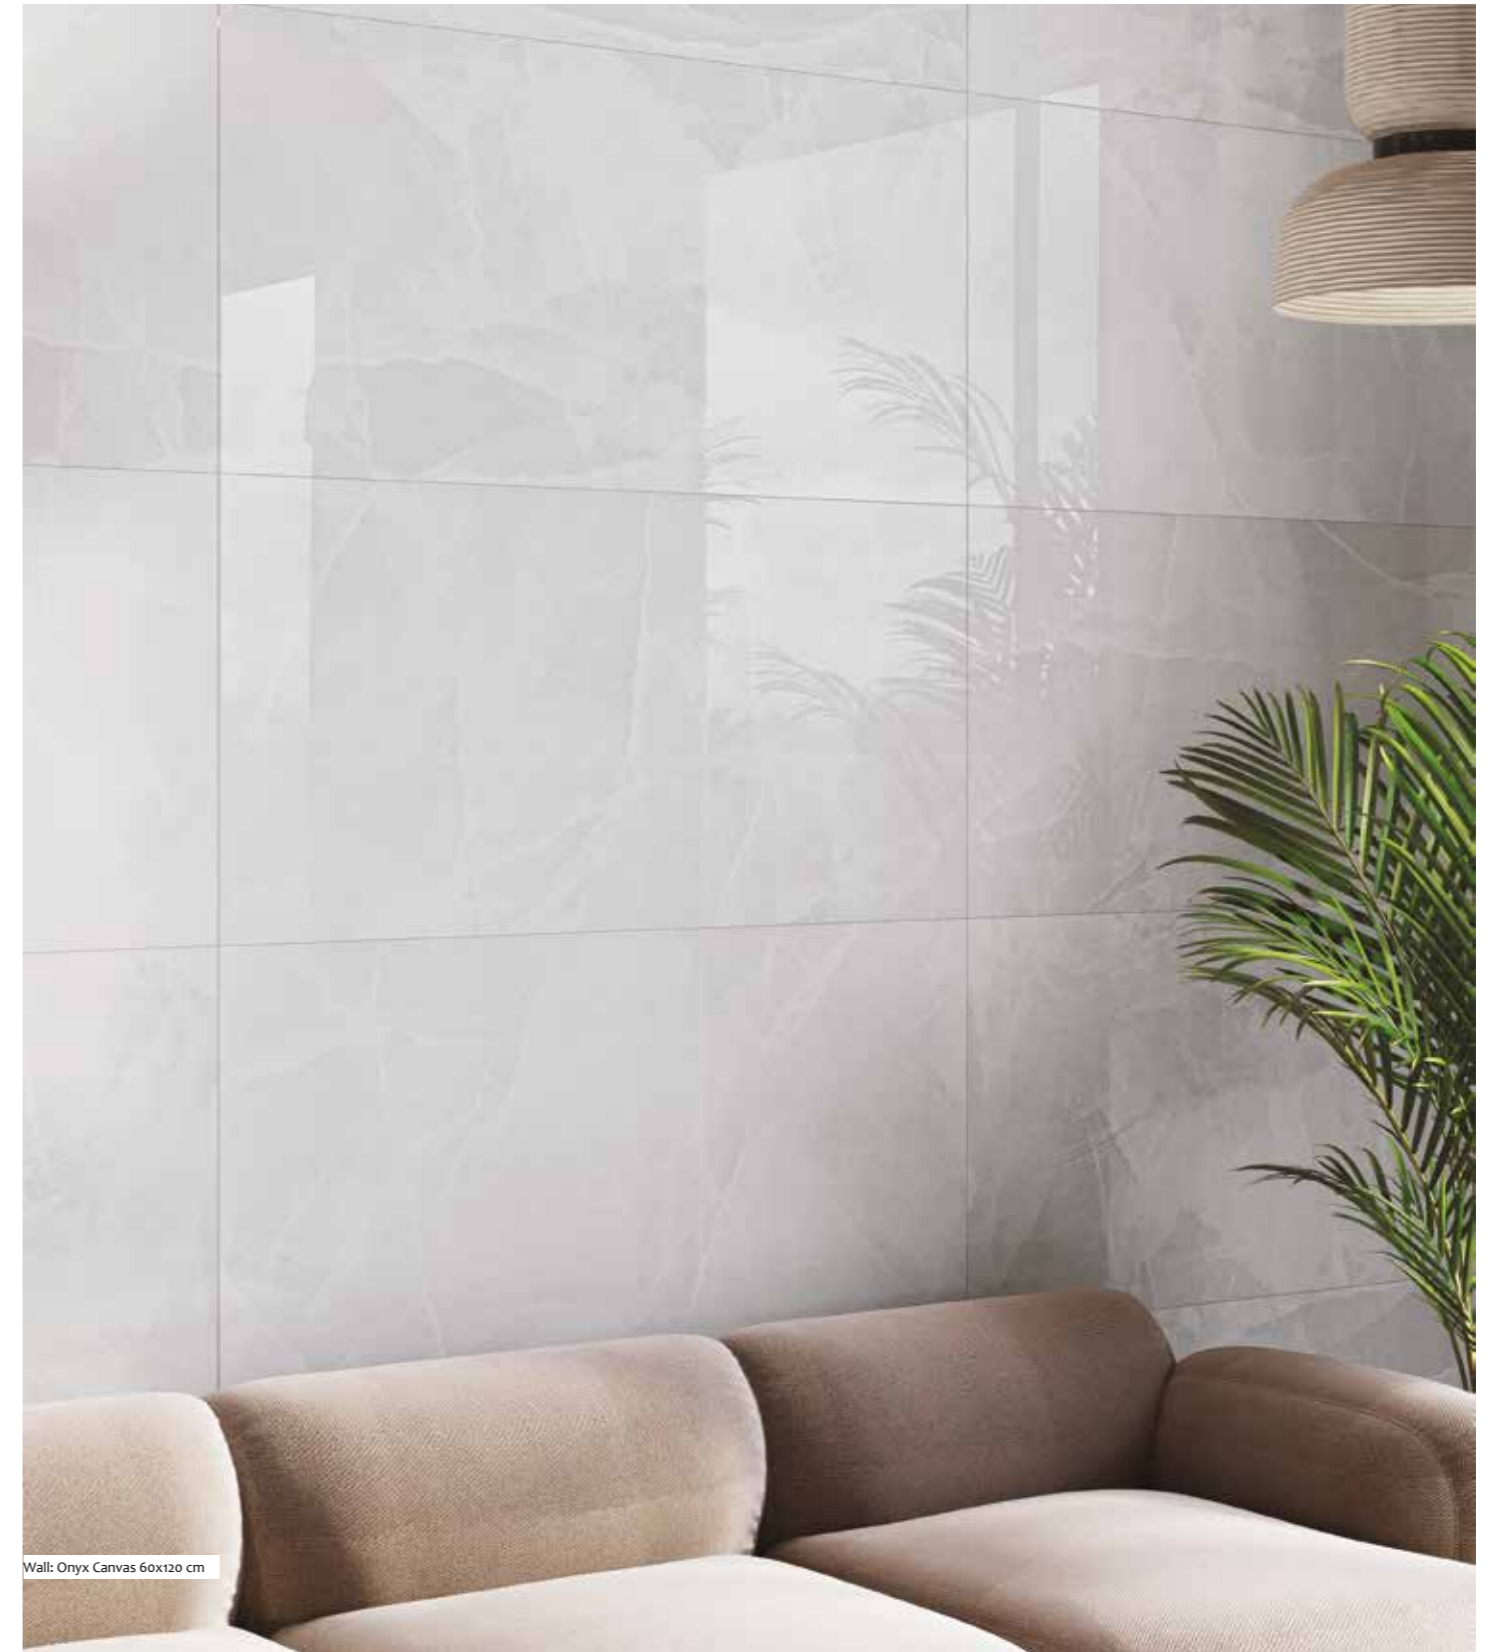

Onyx Canvas

PORCELAIN TILES

Polished • Rectified • Smooth

onyx canvas ivory

onyx canvas ivory variations
120x260 and 60x120

onyx canvas ivory variations
120x120

FORMATI | SIZES | FORMATS | FORMATOS

120x260 cm
47.2441" x 102.362"

120x120 cm
47.24" x 47.24"

60x120 cm
23.62" x 47.24"

Price Codes

Formato(CM)	Polished
120x260	A36
120x120	A21
60x120	A13

Wall: Onyx Canvas 60x120 cm

Nome	Spessore (MM)	Codice	Formato
onyx canvas ivory	6	A62GIVOX-IVO.NoX6P	120x260
onyx canvas ivory	9	A22GIVOX-IVO-GoX5P	120x120
onyx canvas ivory	9	A12GIVOX-IVO-GoX5P	60x120