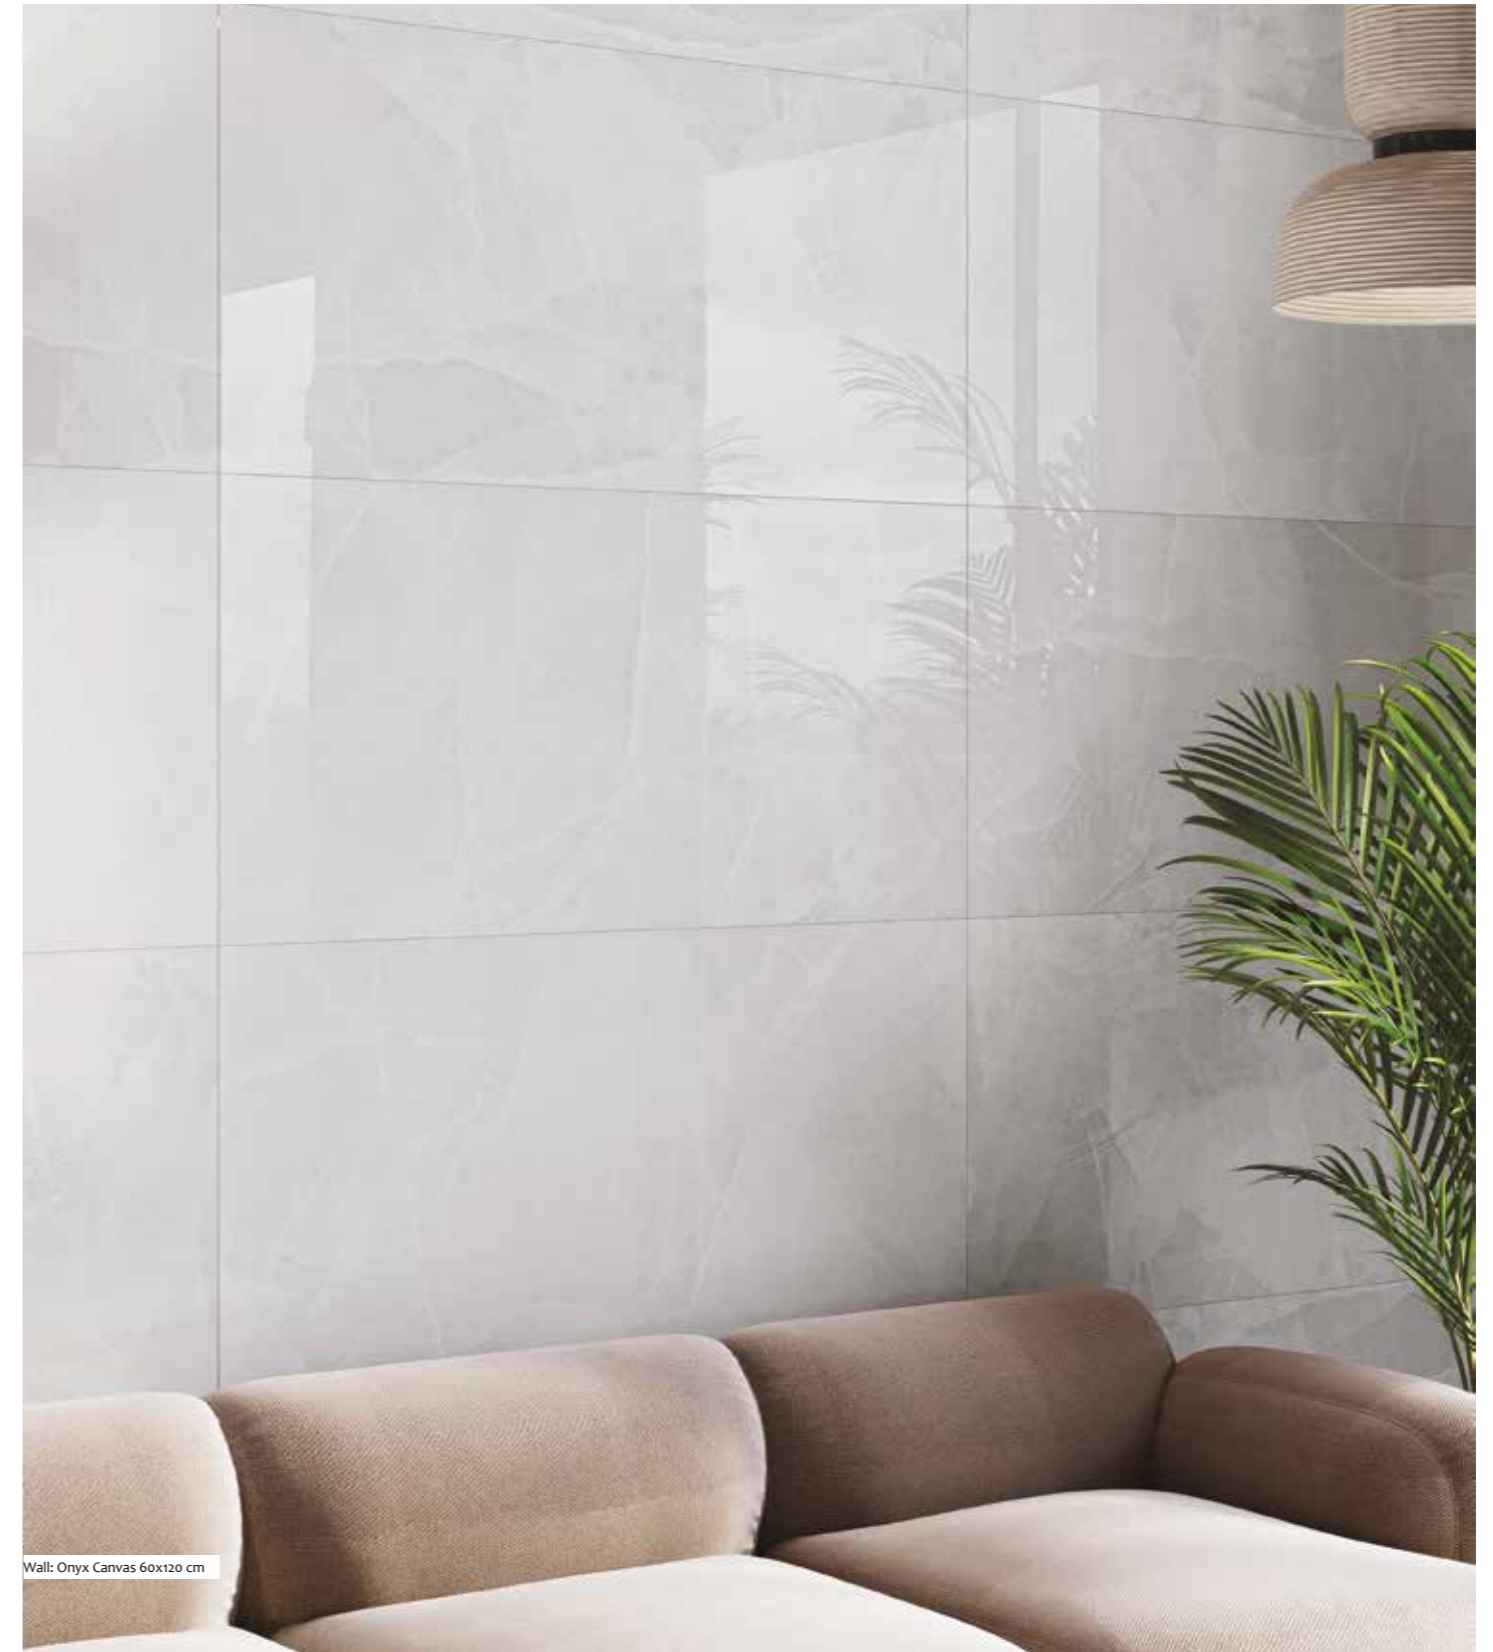

Price Codes

Formato(CM)	Polished
120x260	A36
120x120	A21
60x120	A13

Wall: Onyx Canvas 60x120 cm

Nome	Spessore (MM)	Codice	Formato
onyx canvas ivory	6	A62GIVOX-IVO.NoX6P	120x260
onyx canvas ivory	9	A22GIVOX-IVO-GoX5P	120x120
onyx canvas ivory	9	A12GIVOX-IVO-GoX5P	60x120

Formato (cm)	Spessore (mm)	Pezzi X	M² X	Kg X	X Eu. Pallet	M² X Eu. Pallet	kg X Eu. Pallet
120x260	6	1	3.12	48.00	20	62.40	960.00
120x120	9	2	2.88	60.00	22	63.36	1320.00
60x120	9	2	1.44	32.00	28	40.32	896.00