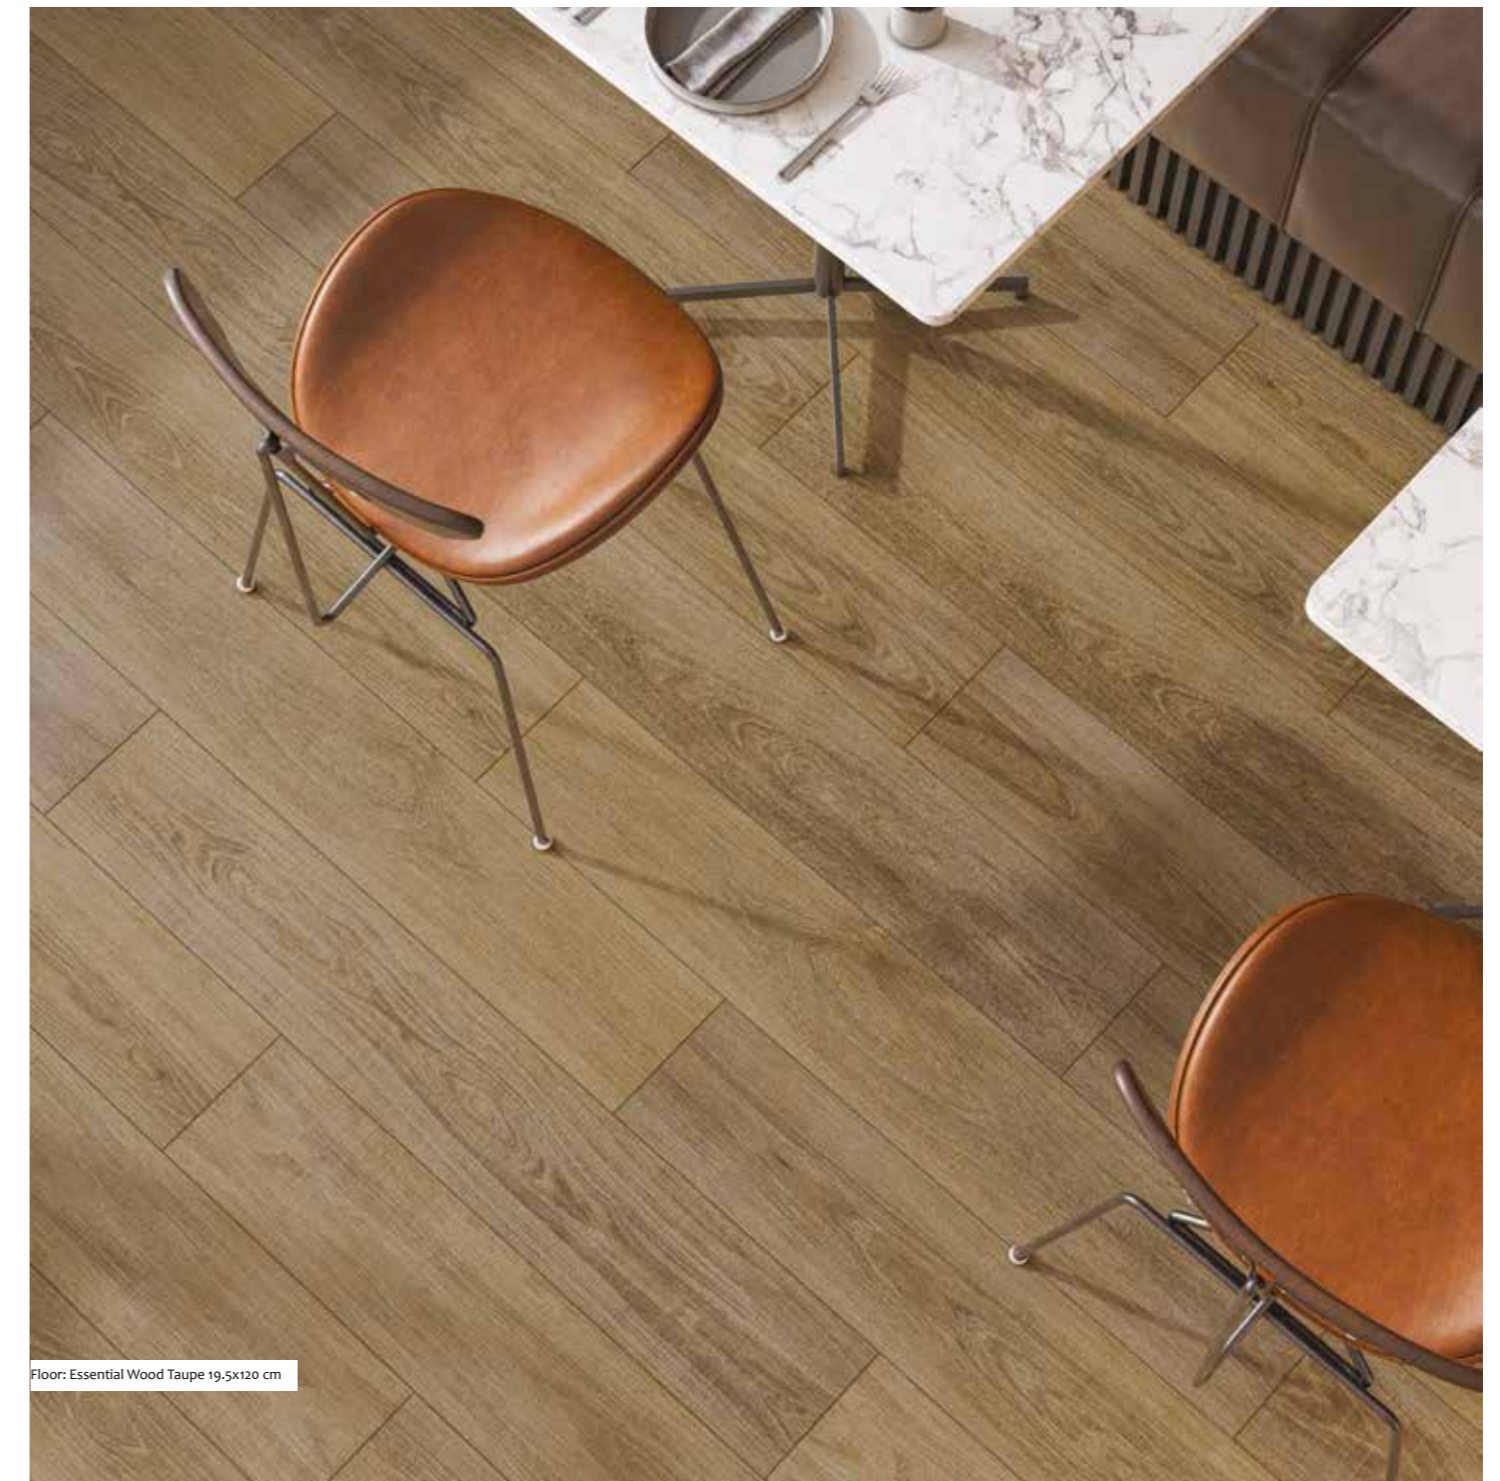

Floor: Essential Wood Taupe 19.5x120 cm

Price Codes

Formato(CM)	Matt
19.5X120	A10

Nome	Codice	Formato(CM)
essential wood brown	A99GESTW#BRN.A6X5R	19.5x120
essential wood beige honey	A99GESTW#BEE.A6X5R	19.5x120
essential wood natural	A99GESTW#NUR.A6X5R	19.5x120
essential wood taupe	A99GESTW#TPE.A6X5R	19.5x120