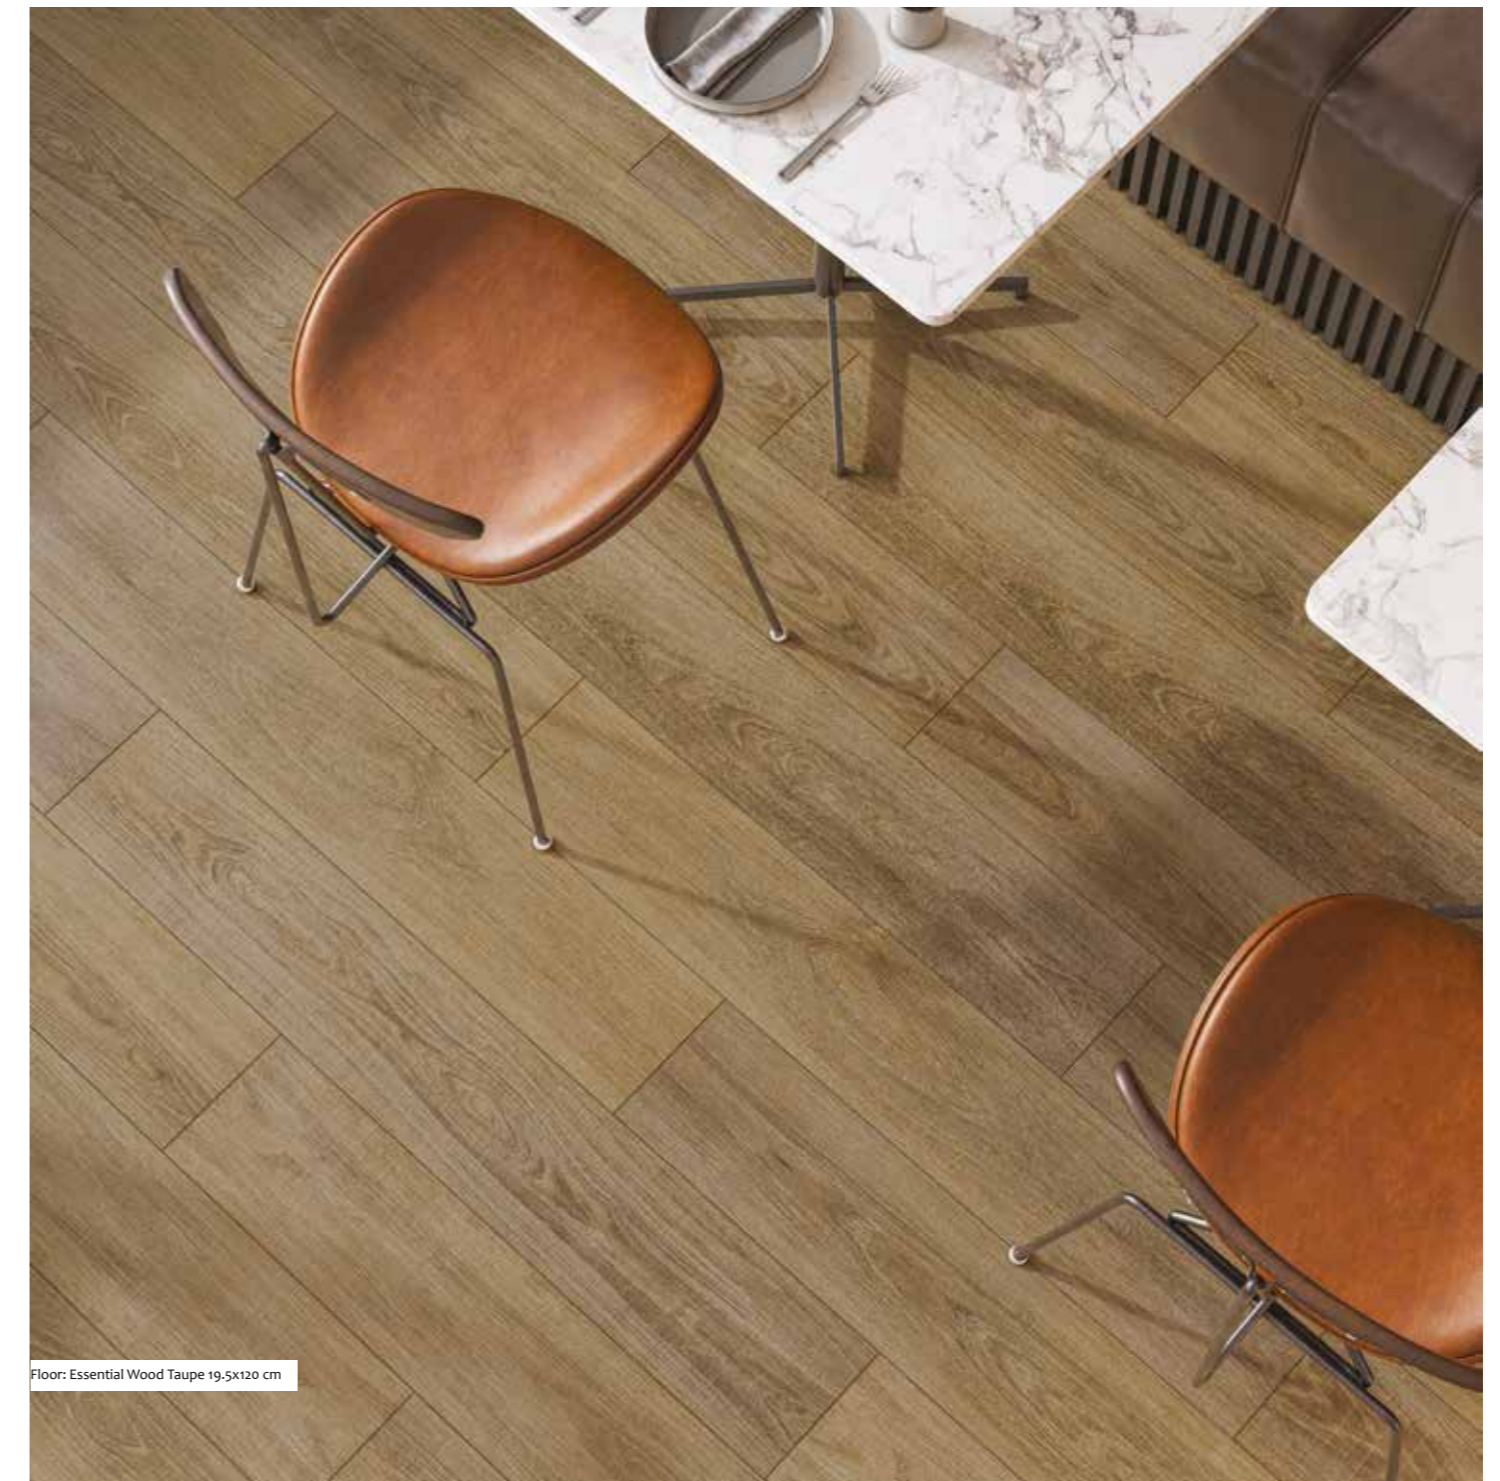

essential wood beige honey

essential wood brown

essential wood taupe

essential wood natural

19.5x120 cm
7.67"x47.24"

Floor: Essential Wood Taupe 19.5x120 cm

Price Codes

Formato(CM)	Matt
19.5X120	A10