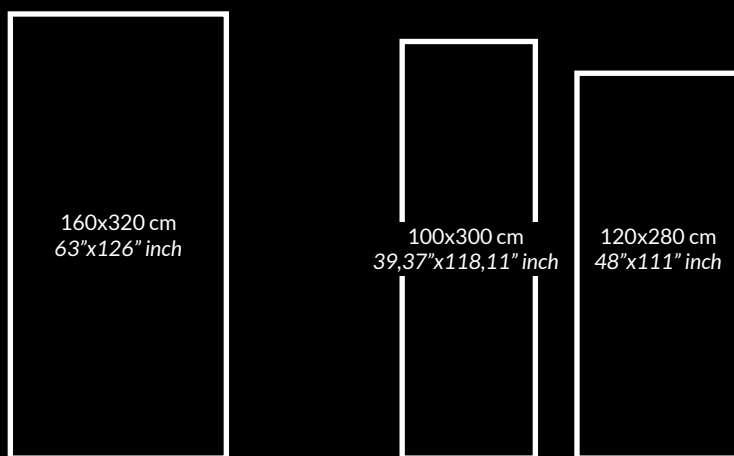

Target ceramics excellent technical skills are expressed in a plain-colour slabs Collection, which gives any project character, versatility and continuity.

FORMATI — SIZES

spessore 6 mm / thickness 0,24" inch
spessore 1,2 cm / thickness 0,47" inch