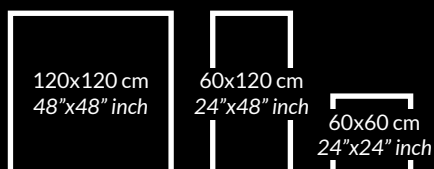

Target ceramics excellent technical skills are expressed in a plain-colour slabs Collection, which gives any project character, versatility and continuity.

FORMATI — SIZES

spessore 6 mm / thickness 0,24" inch
spessore 1,2 cm / thickness 0,47" inch

spessore 6 mm / thickness 0,24" inch

spessore 1 cm / thickness 0,39" inch

I BORDI NON VENGONO SMALTATI
NEI SEGUENTI FORMATI:
60x60 cm E 60x120 cm

THE 60x60 cm / 24"x24" inch
AND 60x120 cm / 24"x48" inch SIZES
COME WITH NO GLAZED EDGES.