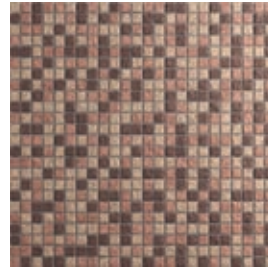

LAP 04
Biancone
33%

LAP 05
Travertino
33%

LAP 06
Santafiora
34%

XLAP403
XLAP703

LAP 07
Arenaria
33%

LAP 08
Terracotta
33%

LAP 09
Argillite
34%

Colori / Colours