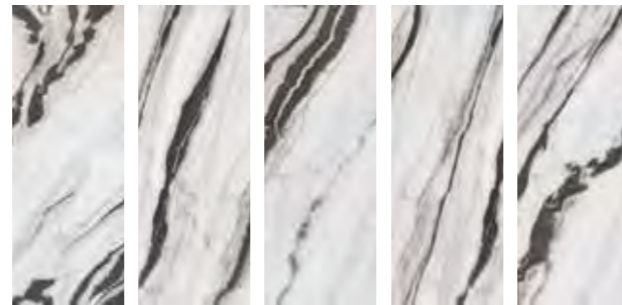

MAXIMUS  
MEGA SLAB

Panda Marble

Wall: Panda Marble White

# Panda Marble

panda marble white

panda marble white variations  
120x260

Formati | Sizes | Formats | Formatos

120x260 cm  
>l< 6 mm

60x120 cm  
>l< 9 mm

Price Codes

Formato(CM)	Full Lappato
120x260	A36
60x120	A13