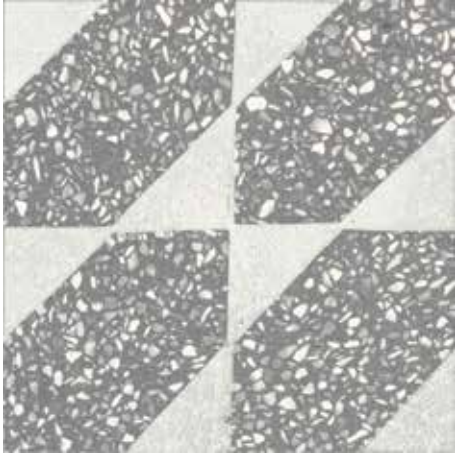

FORMATI DISPONIBILI
rettificati e modulari

AVAILABLE SIZES
rectified and modular

cinque
30x30 - 12"x12"