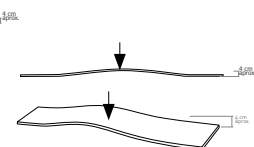

Baffin Nat bag *
59,55x119,3 cm G-2723
59,55x59,55 cm G-2449

Baffin Natural List-60*
7,3x59,55 cm G-2087

Baffin Nat Up *
19,71x118,80 cm G-2435