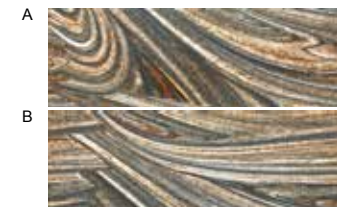

Pottery Decor A-B **
29,75x89,46 cm G-2401

*Commercial formats. ¹Baffin Mud is available in 3 different aleatory reliefs. ²Check the general catalogue for PVD special characteristics. ^{**}Price per piece.