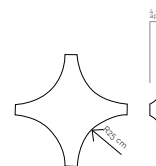

Baffin Nat Star *
59,55x58,88 cm G-2559

* available in all colours of collection.
disponibles en todos los colores de la colección.

[†]This is a product made through a handmade process, therefore, its possible shade, texture or size variations must be considered as typical features of the material and they will not be admitted in a claim.

Este es un producto fabricado artesanalmente, por lo que posibles variaciones de tono, textura o dimensión deben considerarse propias del material y no será objeto de reclamación.