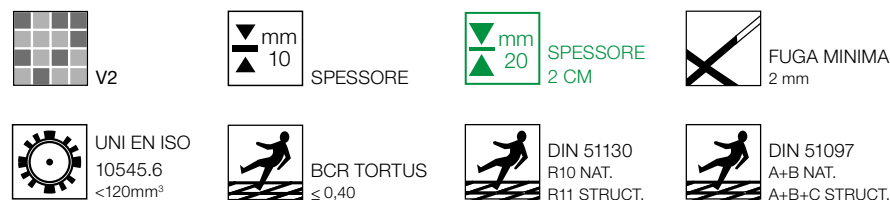

60x60 Rect.
CQR60R4 SILVER
Q 73

30x60 Rect.
CQR36R4 SILVER
Q 73

45x45 Rect.
CQR45R4 SILVER
Q 73

60x60 Grip
CQR60R4G SILVER
Q 73

30x60 Grip
CQR36R4G SILVER
Q 73

45x45 Grip
CQR45R4G SILVER
Q 73

WALS

CARATTERISTICHE TECNICHE . TECHNICAL CHARACTERISTICS . CARACTERISTIQUES TECHNIQUES . TECHNISCHE DATEN