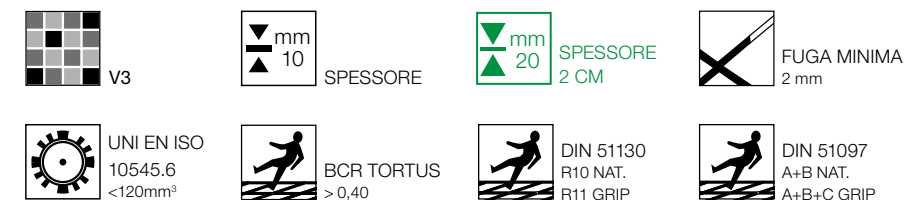

60x60 Rect.
CSL60R7 ANTRACITE
Q 73

30x60 Rect.
CSL36R7 ANTRACITE
Q 73

QUARTZ

STONES

CARATTERISTICHE TECNICHE . TECHNICAL CHARACTERISTICS . CARACTERISTIQUES TECHNIQUES . TECHNISCHE DATEN

60x120 Rect.
CQR62R1 WHITE
Q 78